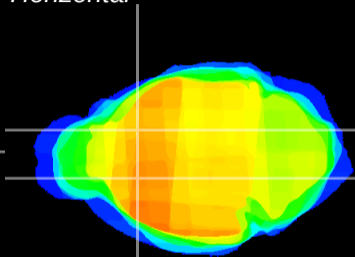

Coronal

Sagittal-R

Sagittal-L

ViBris: CX16101
Horizontal

CPU medial