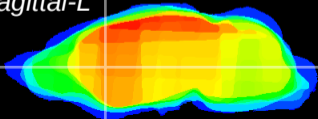

Coronal

Sagittal-R

Sagittal-L

ViBris: CX16101
Horizontal

CPU medial