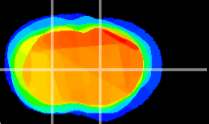

Coronal

Sagittal-R

Sagittal-L

ViBris: CX16101
Horizontal

CPU medial