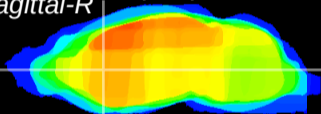

Coronal

Sagittal-R

Sagittal-L

ViBris: CX16101
Horizontal

CPU medial