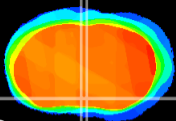

Coronal

Sagittal-R

Sagittal-L

ViBrism: CX16103
Horizontal

MPA