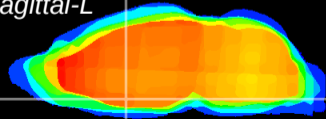

Coronal

Sagittal-R

Sagittal-L

ViBrism: CX16103
Horizontal

MPA