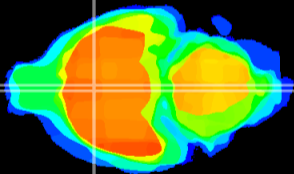

Coronal

Sagittal-R

Sagittal-L

ViBrism: CX16103
Horizontal

MPA