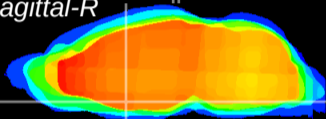

Coronal

Sagittal-R

Sagittal-L

ViBrism: CX16103
Horizontal

MPA