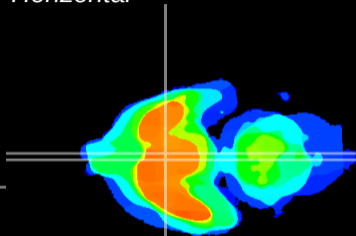

Coronal

Sagittal-R

Sagittal-L

ViBriSM: CX16103
Horizontal

SCN