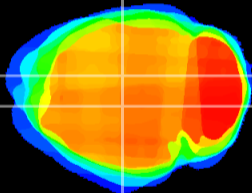

Coronal

Sagittal-R

Sagittal-L

ViBrism: CX16109
Horizontal

DG