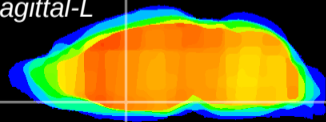

Coronal

Sagittal-R

Sagittal-L

ViBrism: CX16111
Horizontal

MPA