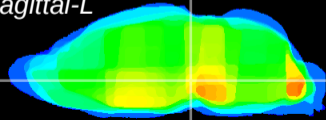

Coronal

Sagittal-R

Sagittal-L

ViBrism: CX16114
Horizontal

VTA