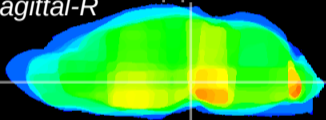

Coronal

Sagittal-R

Sagittal-L

ViBrism: CX16114
Horizontal

VTA