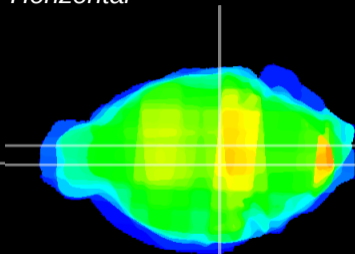

Coronal

Sagittal-R

Sagittal-L

ViBrism: CX16114
Horizontal

VTA