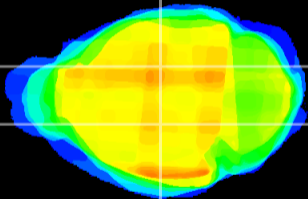

*Coronal*

*Sagittal-R*

*Sagittal-L*

ViBrism: CX16118  
*Horizontal*

VPM/VPL