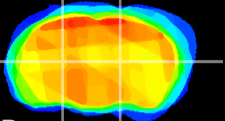

*Coronal*

*Sagittal-R*

*Sagittal-L*

ViBrism: CX16118  
*Horizontal*

VPM/VPL