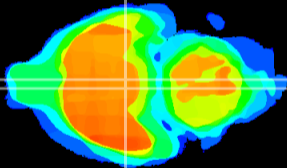

Coronal

Sagittal-R

Sagittal-L

ViBrism: CX16121
Horizontal

VMH