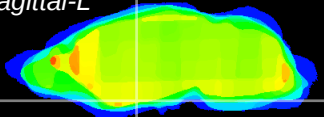

Coronal

Sagittal-R

Sagittal-L

ViBrism: CX16126
Horizontal

S0