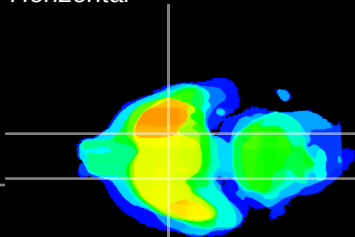

Coronal

Sagittal-R

Sagittal-L

ViBrism: CX16126
Horizontal

S0