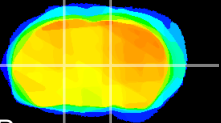

Coronal

Sagittal-R

Sagittal-L

ViBrism: CX16129
Horizontal

VA/VL