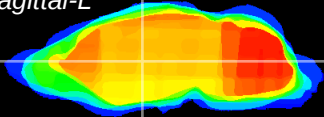

Coronal

Sagittal-R

Sagittal-L

ViBrism: CX16129
Horizontal

VA/VL