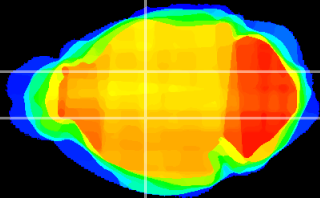

Coronal

Sagittal-R

Sagittal-L

ViBrism: CX16129
Horizontal

VA/VL