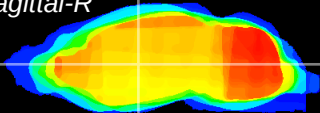

Coronal

Sagittal-R

Sagittal-L

ViBrism: CX16129
Horizontal

VA/VL