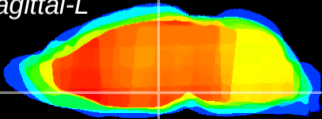

Coronal

Sagittal-R

Sagittal-L

ViBrism: CX16130
Horizontal

DM