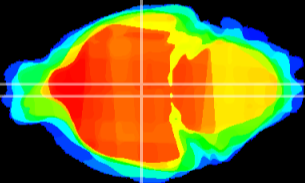

Coronal

Sagittal-R

Sagittal-L

ViBrism: CX16130
Horizontal

DM