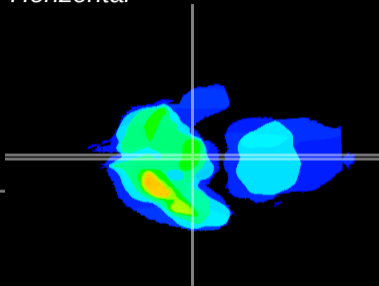

Coronal

Sagittal-R

Sagittal-L

ViBrism: CX16135
Horizontal

ME