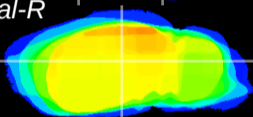

Coronal

Sagittal-R

Sagittal-L

ViBrism: CX16137
Horizontal

LG