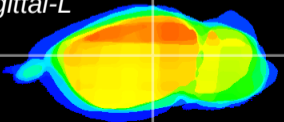

Coronal

Sagittal-R

Sagittal-L

ViBrism: CX16137
Horizontal

LG