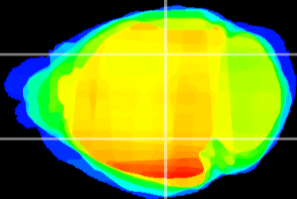

Coronal

Sagittal-R

Sagittal-L

ViBrism: CX16137
Horizontal

LG