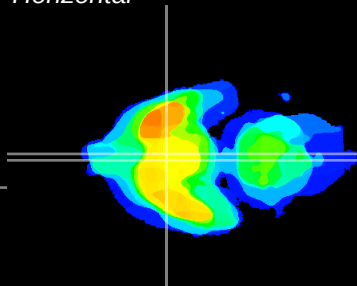

Coronal

Sagittal-R

Sagittal-L

ViBrism: CX16142
Horizontal

SCN