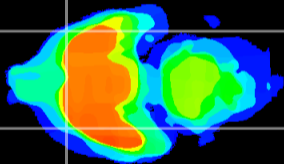

Coronal

ViBrism: CX16143
Horizontal

Sagittal-R

Sagittal-L

Pir