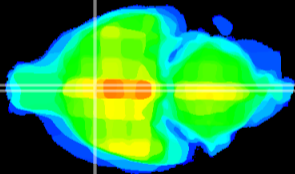

Coronal

Sagittal-R

Sagittal-L

ViBrism: CX16145
Horizontal

MPA