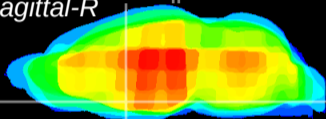

Coronal

Sagittal-R

Sagittal-L

ViBrism: CX16145
Horizontal

MPA