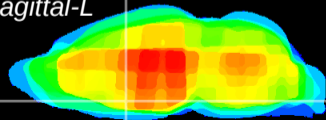

Coronal

Sagittal-R

Sagittal-L

ViBrism: CX16145
Horizontal

MPA