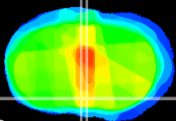

Coronal

Sagittal-R

Sagittal-L

ViBrism: CX16145
Horizontal

MPA