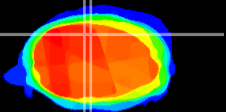

Coronal

Sagittal-R

Sagittal-L

ViBrism: CX16152
Horizontal

Cb vermis