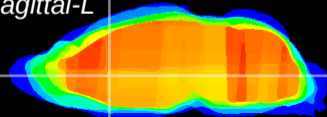

Coronal

Sagittal-R

Sagittal-L

ViBrism: CX16152
Horizontal

LS