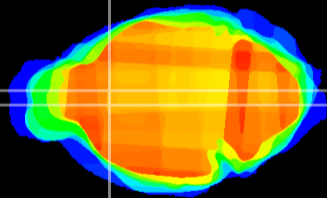

Coronal

Sagittal-R

Sagittal-L

ViBrism: CX16152
Horizontal

LS