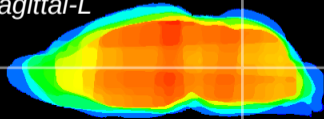

Coronal

Sagittal-R

Sagittal-L

ViBrism: CX16154
Horizontal

MVe