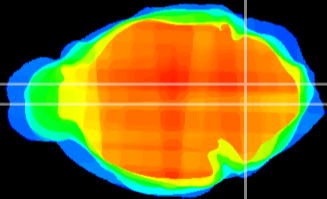

Coronal

Sagittal-R

Sagittal-L

ViBrism: CX16154
Horizontal

MVe