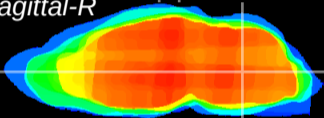

Coronal

Sagittal-R

Sagittal-L

ViBrism: CX16154
Horizontal

MVe