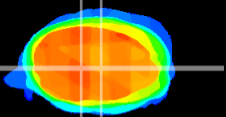

Coronal

Sagittal-R

Sagittal-L

ViBrism: CX16154
Horizontal

MVe