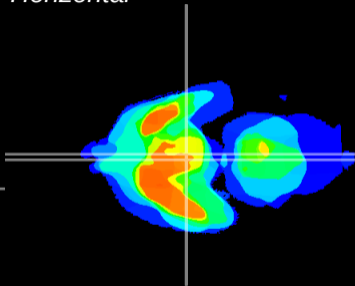

Coronal

Sagittal-R

Sagittal-L

ViBrism: CX16167
Horizontal

Arc