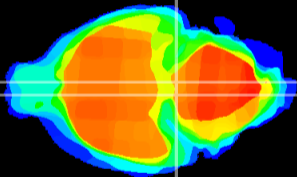

Coronal

Sagittal-R

Sagittal-L

ViBrism: CX16167
Horizontal

Pn