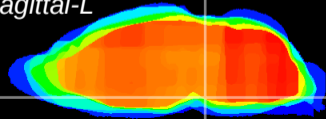

Coronal

Sagittal-R

Sagittal-L

ViBrism: CX16167
Horizontal

Pn