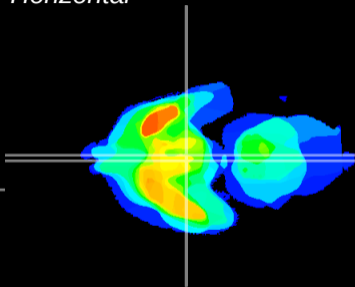

Coronal

Sagittal-R

Sagittal-L

ViBrism: CX16169
Horizontal

Arc