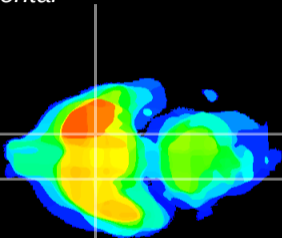

Coronal

Sagittal-R

Sagittal-L

ViBrism: CX16169
Horizontal

S0