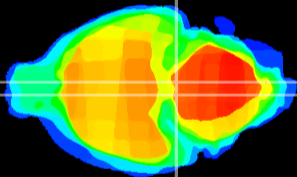

Coronal

Sagittal-R

Sagittal-L

ViBrism: CX16176
Horizontal

Pn