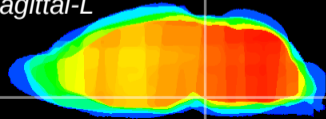

Coronal

Sagittal-R

Sagittal-L

ViBrism: CX16176
Horizontal

Pn