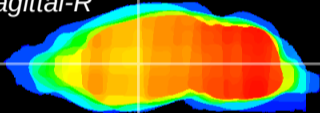

Coronal

Sagittal-R

Sagittal-L

ViBrism: CX16176  
Horizontal

VA/VL