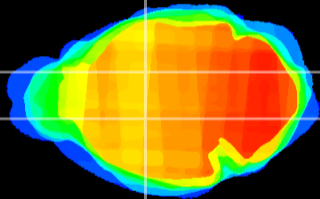

Coronal

Sagittal-R

Sagittal-L

ViBrism: CX16176  
Horizontal

VA/VL