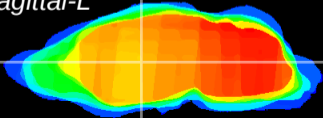

Coronal

Sagittal-R

Sagittal-L

ViBrism: CX16176  
Horizontal

VA/VL