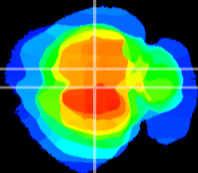

Coronal

Sagittal-R

Sagittal-L

ViBrism: CX16177
Horizontal

RS