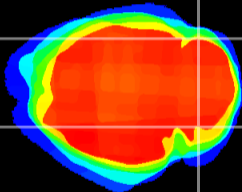

Coronal

Sagittal-R

Sagittal-L

ViBrism: CX16183
Horizontal

Cb lobe