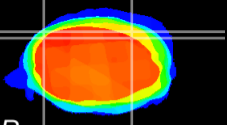

Coronal

Sagittal-R

Sagittal-L

ViBrism: CX16183
Horizontal

Cb lobe