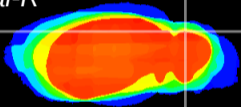

Coronal

Sagittal-R

Sagittal-L

ViBrism: CX16183
Horizontal

Cb lobe