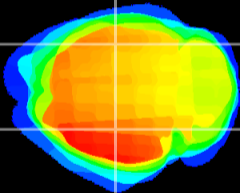

Coronal

Sagittal-R

Sagittal-L

ViBrism: CX16197
Horizontal

CA2/CA3