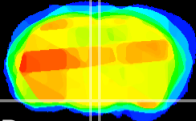

Coronal

Sagittal-R

Sagittal-L

ViBrism: CX16198
Horizontal

VMH