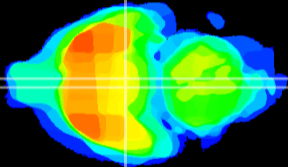

Coronal

Sagittal-R

Sagittal-L

ViBrism: CX16198
Horizontal

VMH