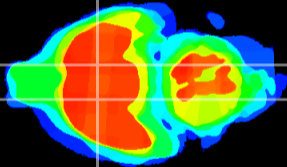

Coronal

Sagittal-R

Sagittal-L

ViBrism: CX16206  
Horizontal

LH