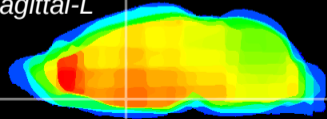

Coronal

Sagittal-R

Sagittal-L

ViBrism: CX16211
Horizontal

MPA