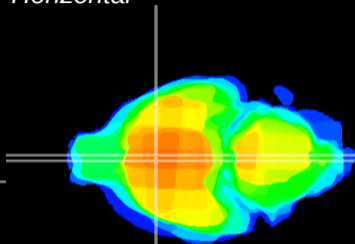

Coronal

Sagittal-R

Sagittal-L

ViBrism: CX16211
Horizontal

MPA