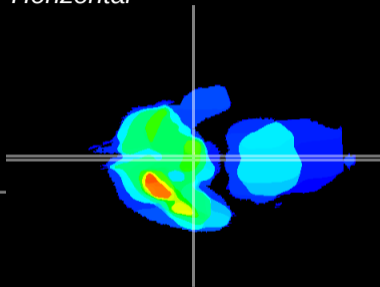

Coronal

Sagittal-R

Sagittal-L

ViBrism: CX16213
Horizontal

ME