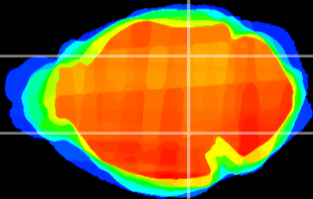

Coronal

Sagittal-R

Sagittal-L

ViBrism: CX16213
Horizontal

MG