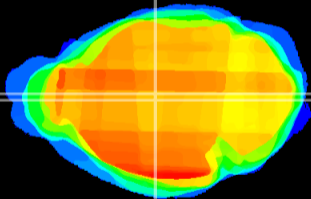

Coronal

Sagittal-R

Sagittal-L

ViBrism: CX16214
Horizontal

MD