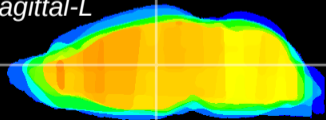

Coronal

Sagittal-R

Sagittal-L

ViBrism: CX16214
Horizontal

MD