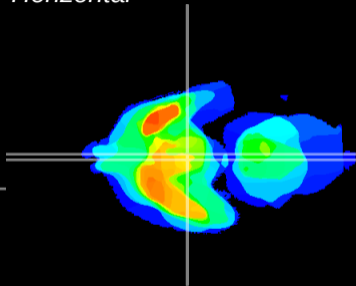

Coronal

Sagittal-R

Sagittal-L

ViBrism: CX16215
Horizontal

Arc