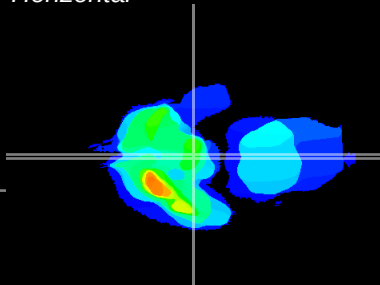

Coronal

Sagittal-R

Sagittal-L

ViBrism: CX16215
Horizontal

ME