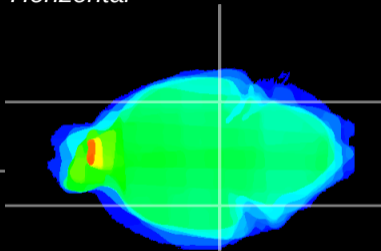

Coronal

Sagittal-R

Sagittal-L

ViBrism: CX16220
Horizontal

ventral S