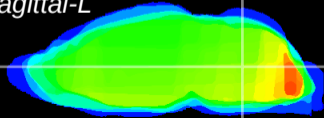

Coronal

Sagittal-R

Sagittal-L

ViBrism: CX16228
Horizontal

MVe