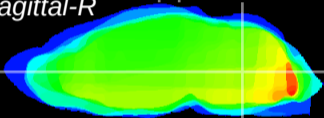

Coronal

Sagittal-R

Sagittal-L

ViBrism: CX16228
Horizontal

MVe