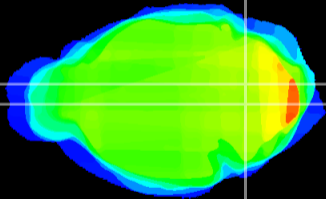

Coronal

Sagittal-R

Sagittal-L

ViBrism: CX16228
Horizontal

MVe