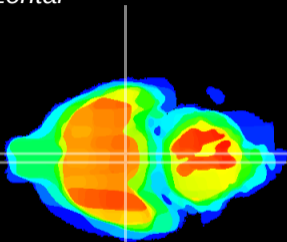

Coronal

Sagittal-R

Sagittal-L

ViBrism: CX16231
Horizontal

VMH