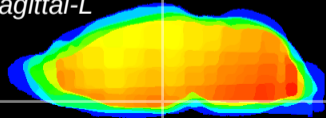

Coronal

Sagittal-R

Sagittal-L

ViBrism: CX16231
Horizontal

VMH