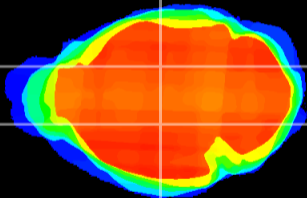

Coronal

Sagittal-R

Sagittal-L

ViBrism: CX16232
Horizontal

VPM/VPL