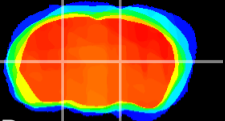

Coronal

Sagittal-R

Sagittal-L

ViBrism: CX16232
Horizontal

VPM/VPL