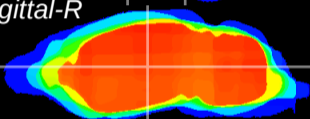

Coronal

Sagittal-R

Sagittal-L

ViBrism: CX16232
Horizontal

VPM/VPL