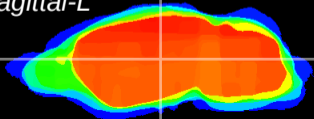

Coronal

Sagittal-R

Sagittal-L

ViBrism: CX16232
Horizontal

VPM/VPL