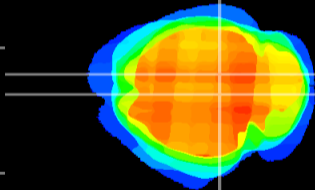

Coronal

Sagittal-R

Sagittal-L

ViBrism: CX16233
Horizontal

SC