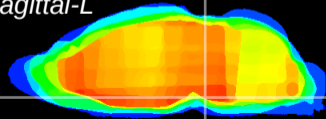

Coronal

Sagittal-R

Sagittal-L

ViBrism: CX16236
Horizontal

Pn