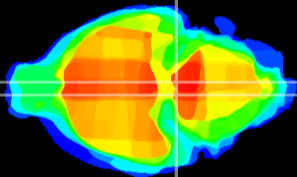

Coronal

Sagittal-R

Sagittal-L

ViBrism: CX16236
Horizontal

Pn