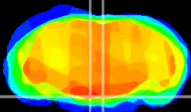

Coronal

Sagittal-R

Sagittal-L

ViBrism: CX16236
Horizontal

Pn