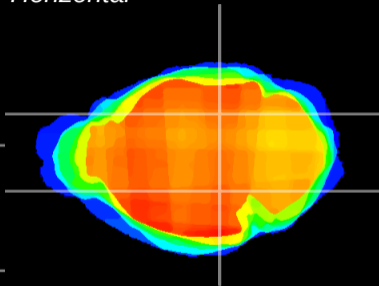

Coronal

Sagittal-R

Sagittal-L

ViBrism: CX16241
Horizontal

MG