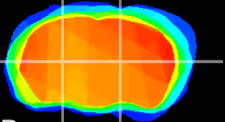

Coronal

Sagittal-R

Sagittal-L

ViBrism: CX16241
Horizontal

VPM/VPL