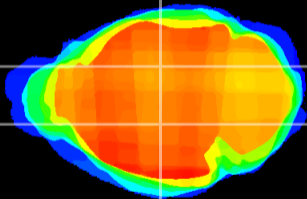

Coronal

Sagittal-R

Sagittal-L

ViBrism: CX16241
Horizontal

VPM/VPL