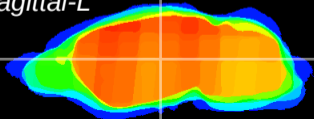

Coronal

Sagittal-R

Sagittal-L

ViBrism: CX16241
Horizontal

VPM/VPL