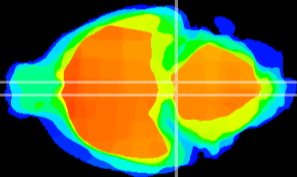

Coronal

Sagittal-R

Sagittal-L

ViBrism: CX16249
Horizontal

Pn