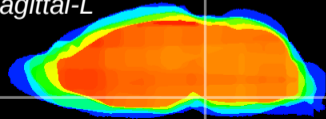

Coronal

Sagittal-R

Sagittal-L

ViBrism: CX16249
Horizontal

Pn