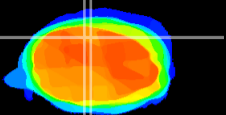

Coronal

Sagittal-R

Sagittal-L

ViBrism: CX16250  
Horizontal

Cb vermis