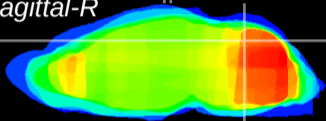

Coronal

Sagittal-R

Sagittal-L

ViBrism: CX16250  
Horizontal

Cb vermis