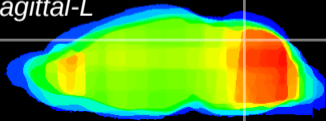

Coronal

Sagittal-R

Sagittal-L

ViBrism: CX16250  
Horizontal

Cb vermis