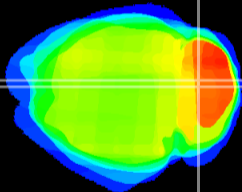

Coronal

Sagittal-R

Sagittal-L

ViBrism: CX16250  
Horizontal

Cb vermis