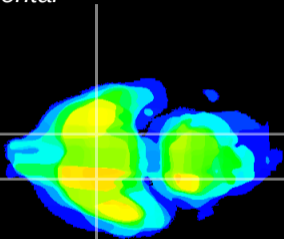

Coronal

Sagittal-R

Sagittal-L

ViBrism: CX16254
Horizontal

S0