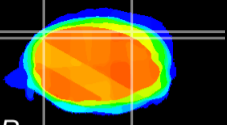

Coronal

Sagittal-R

Sagittal-L

ViBrism: CX16255
Horizontal

Cb lobe