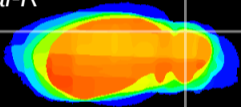

Coronal

Sagittal-R

Sagittal-L

ViBrism: CX16255
Horizontal

Cb lobe