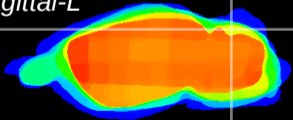

Coronal

Sagittal-R

Sagittal-L

ViBrism: CX16255
Horizontal

Cb lobe