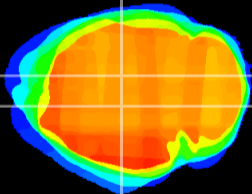

Coronal

Sagittal-R

Sagittal-L

ViBrism: CX16262
Horizontal

DG