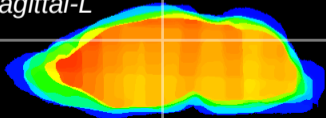

Coronal

Sagittal-R

Sagittal-L

ViBrism: CX16262
Horizontal

DG