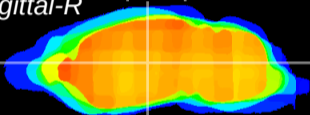

Coronal

Sagittal-R

Sagittal-L

ViBrism: CX16262
Horizontal

VPM/VPL