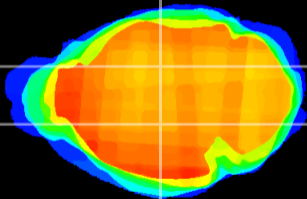

Coronal

Sagittal-R

Sagittal-L

ViBrism: CX16262
Horizontal

VPM/VPL