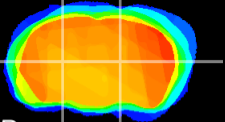

Coronal

Sagittal-R

Sagittal-L

ViBrism: CX16262
Horizontal

VPM/VPL