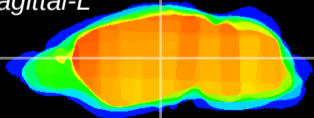

Coronal

Sagittal-R

Sagittal-L

ViBrism: CX16262
Horizontal

VPM/VPL